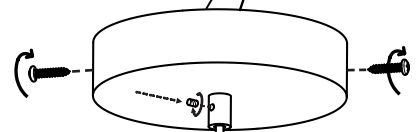

## Abisal c

Lámpara colgante *Hanging lamp* Suspension

JORDI LLOPIS

G9 LED Max 10W - Alabaster globe

E14 LED Max 10W - triplex opal glass

**No incluida**

*Not included*

Non inclus

1

2

3

Adjust cable length

4

5

6