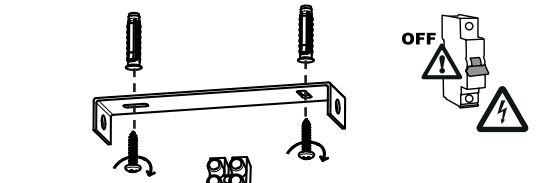

1

2

3

Adjust cable length

4