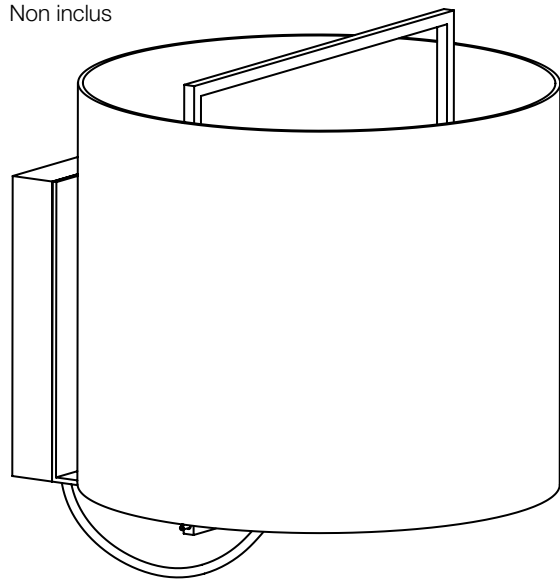

luxcambra

SINCE 1966

Lewit a

Aplique Wall lamp Applique

JORDI VECIANA

E-27 Standard LED 10W

E-27 Globe LED

No incluida

Not included

Non inclus

5

4

1

2

3