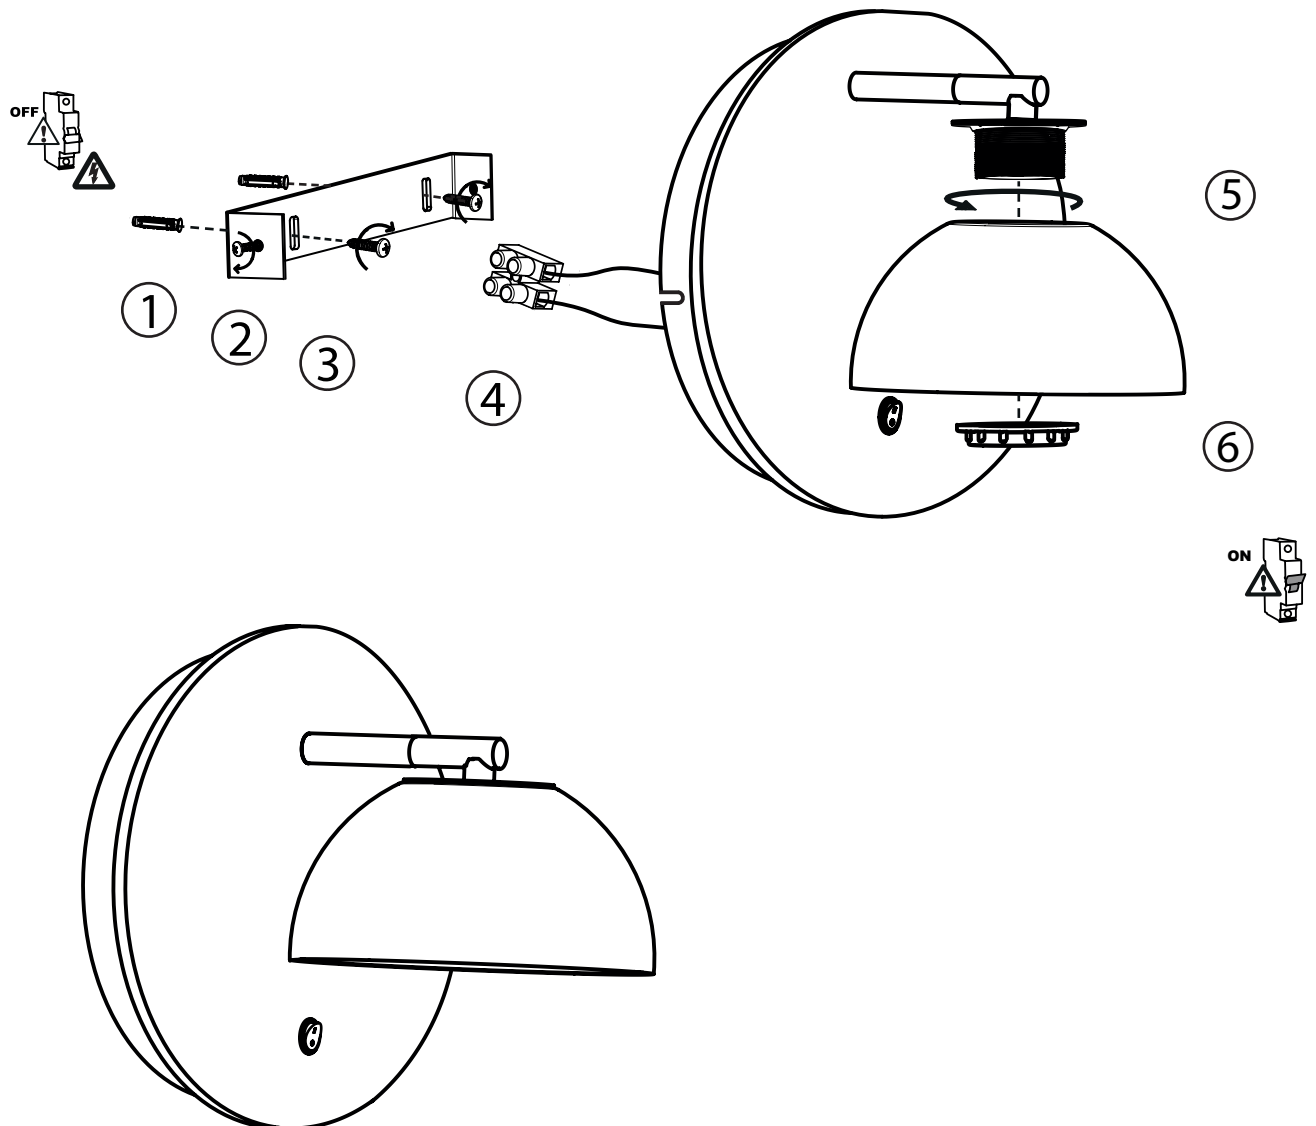

luxcambra

SINCE 1966

Absidiola a movi

Aplique *Wall lamp* Applique

JORDI LLOPIS

PCB LED 4,2W
420 lm / 2.700 k

Incluida
Included
Inclus