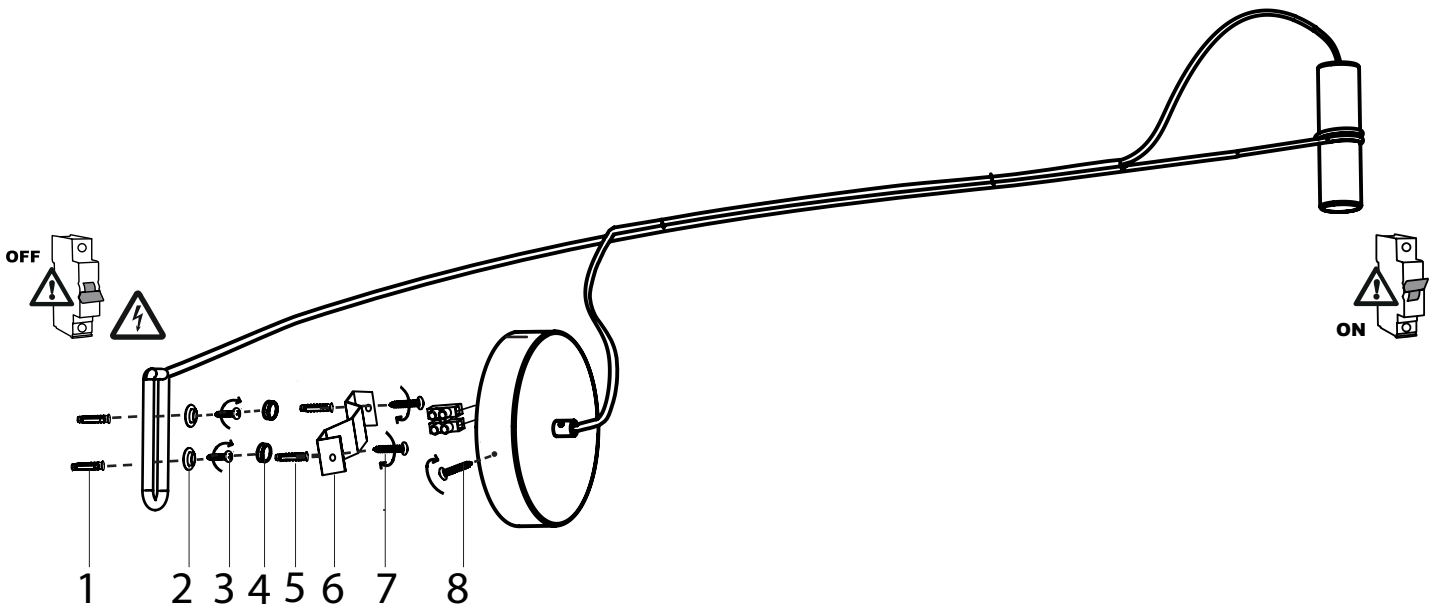

luxcambra

SINCE 1966

Clasica a

Aplique Wall lamp Applique

JOSEP POBLET

PCB LED 4,2 W
420 lumens/2.700K

A+

No incluida
Not included
Non inclus