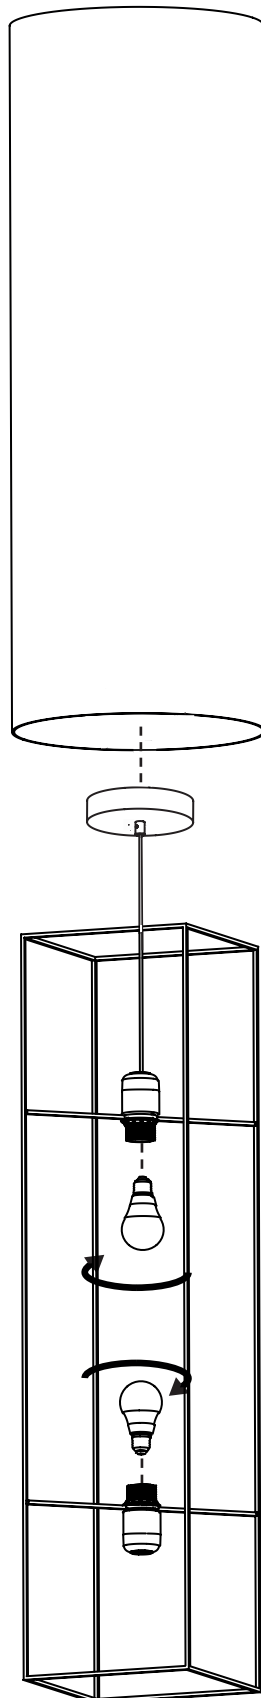

luxcambra

SINCE 1966

Lewit C L

Colgante Hanging lamps Suspensions

JORDI VECIANA

E-27 Standard LED 10W

E-27 Globe LED

No incluida

Not included

Non inclus

2

1

Lewit C L

Colgante Hanging lamps Suspensions

JORDI VECIANA

3

luxcambra

SINCE 1966

Lewit c

Aplique Wall lamp Applique

JORDI VECIANA

E-27 Standard LED 10W

E-27 Globe LED

No incluida