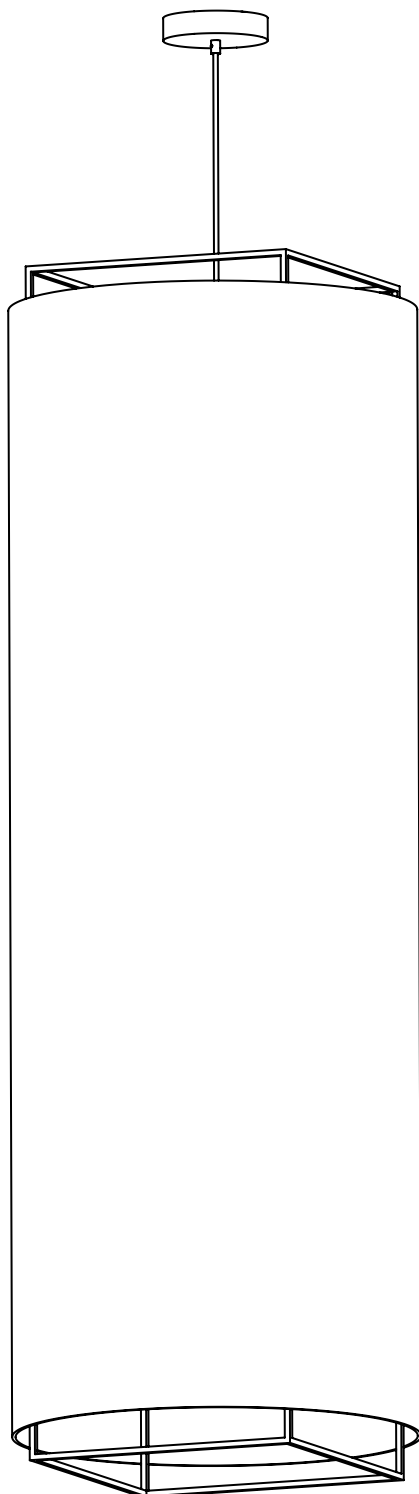

luxcambra

SINCE 1966

Lewit C L

Colgante Hanging lamps Suspensions

JORDI VECIANA

E-27 Standard LED 10W

E-27 Globe LED

No incluida

Not included

Non inclus