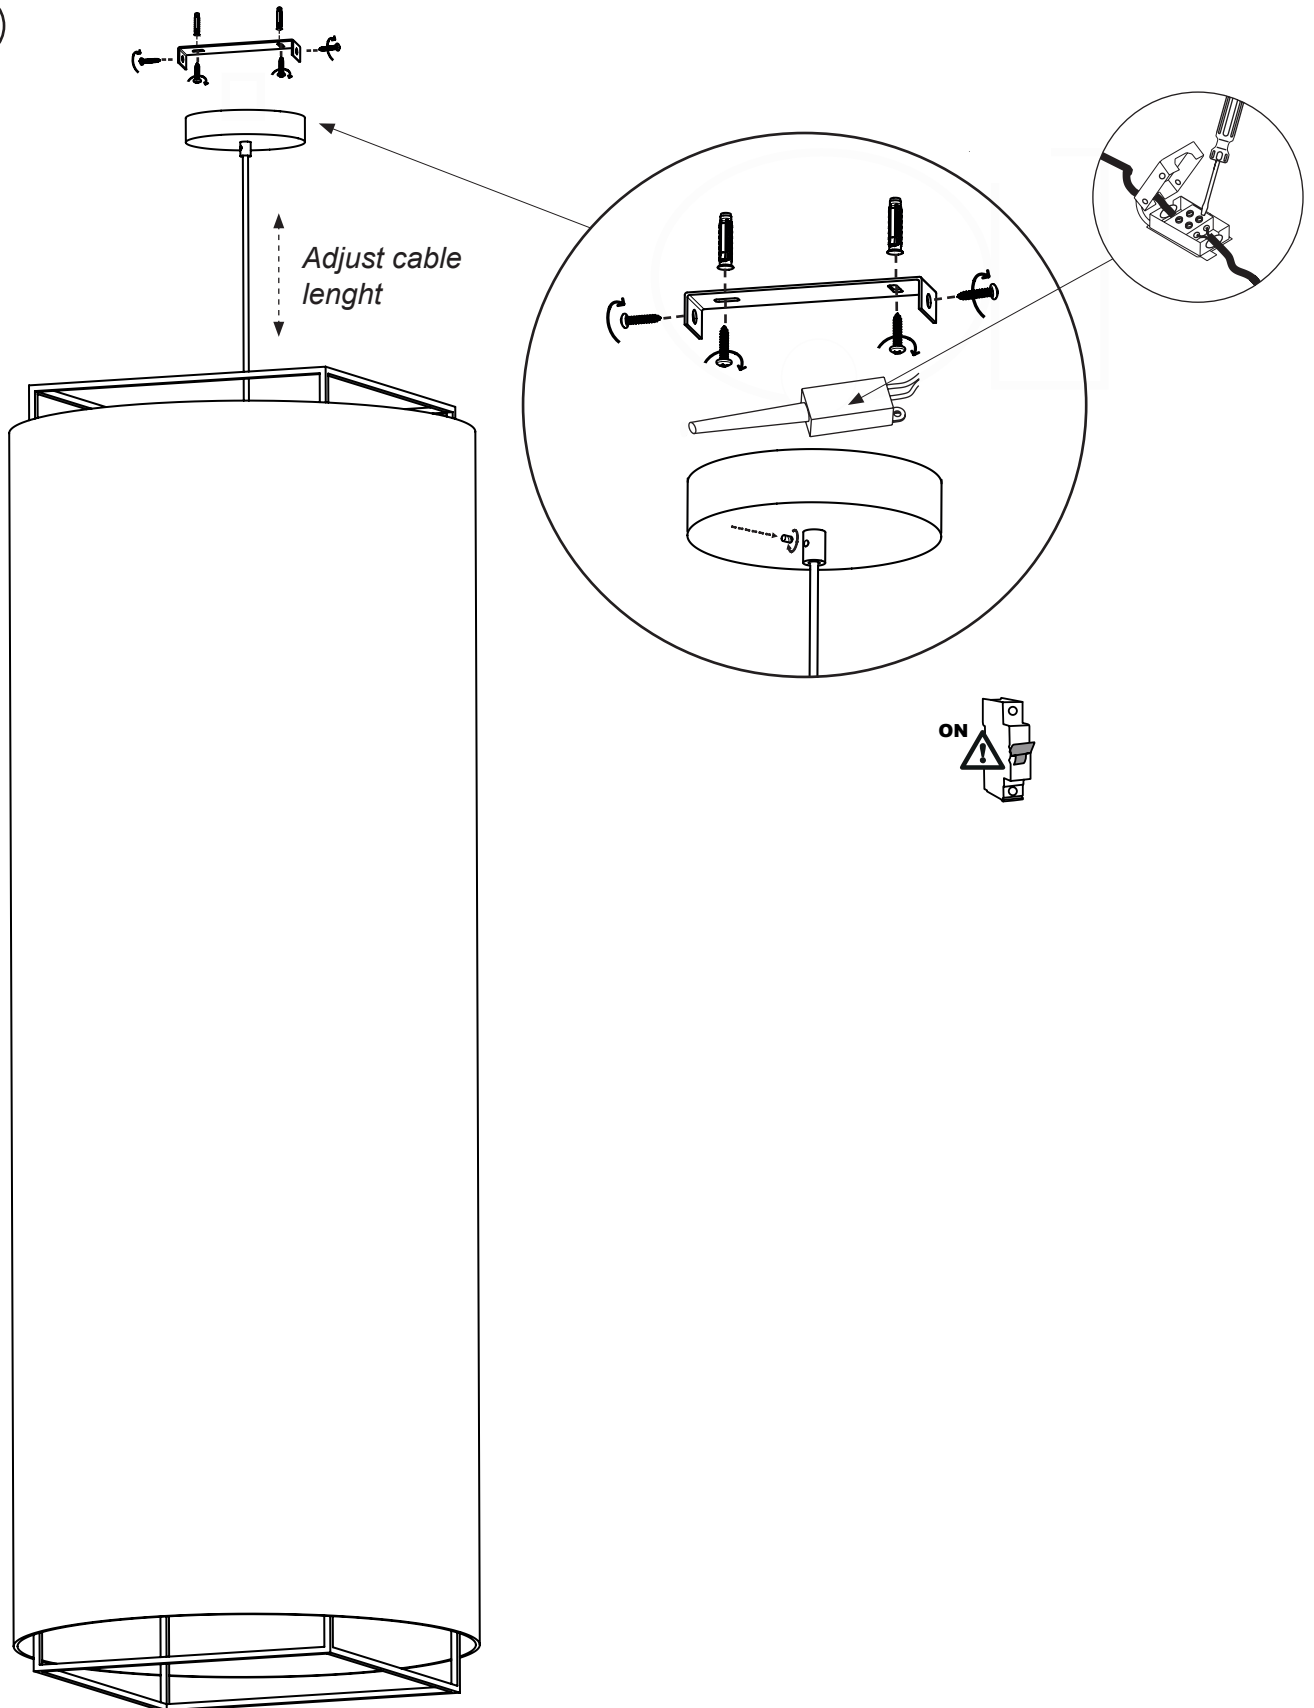

luxcambra

SINCE 1966

Lewit c

Aplique Wall lamp Applique

JORDI VECIANA

E-27 Standard LED 10W

E-27 Globe LED

No incluida