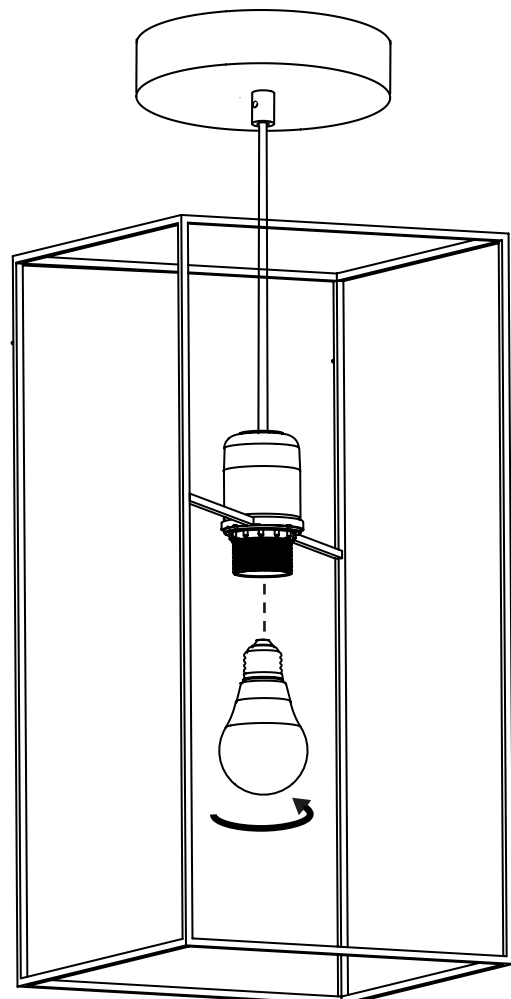

luxcambra

SINCE 1966

Lewit c

Aplique Wall lamp Applique

JORDI VECIANA

E-27 Standard LED 10W

E-27 Globe LED

No incluida

Not included

Non inclus

2

1

Lewit C L

Colgante Hanging lamps Suspensions

JORDI VECIANA

3