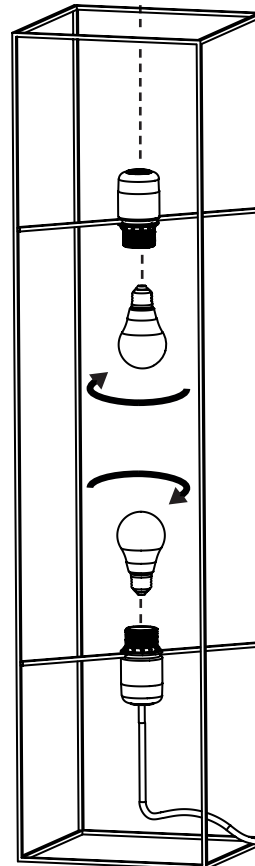

luxcambra

SINCE 1966

Lewit P Long

Pie Floor lamp Lampadaires

JORDI VECIANA

E-27 Standard LED 10W

E-27 Globe LED

No incluida

Not included

Non inclus

2

1

ON/OFF