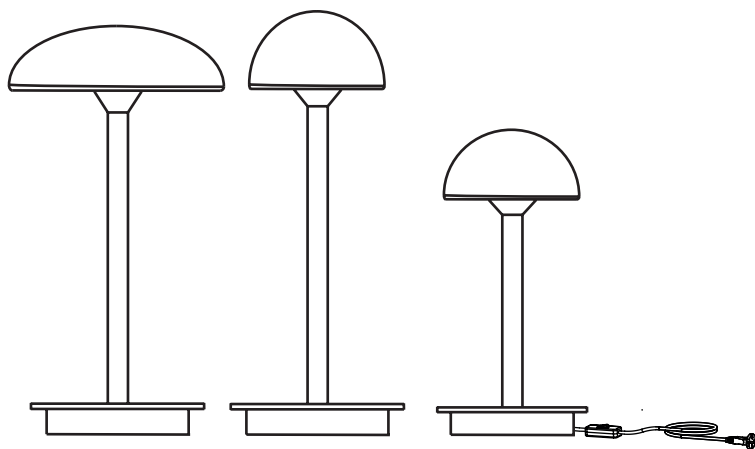

luxcambra

SINCE 1966

Absidiola s

Lámparas sobremesa *Table Lamps* Lampe à poser

JORDI LLOPIS

PCB LED 4,2W
420 lm / 2.700 k

Incluida
Included
Inclus

Absidiola
s Plato L