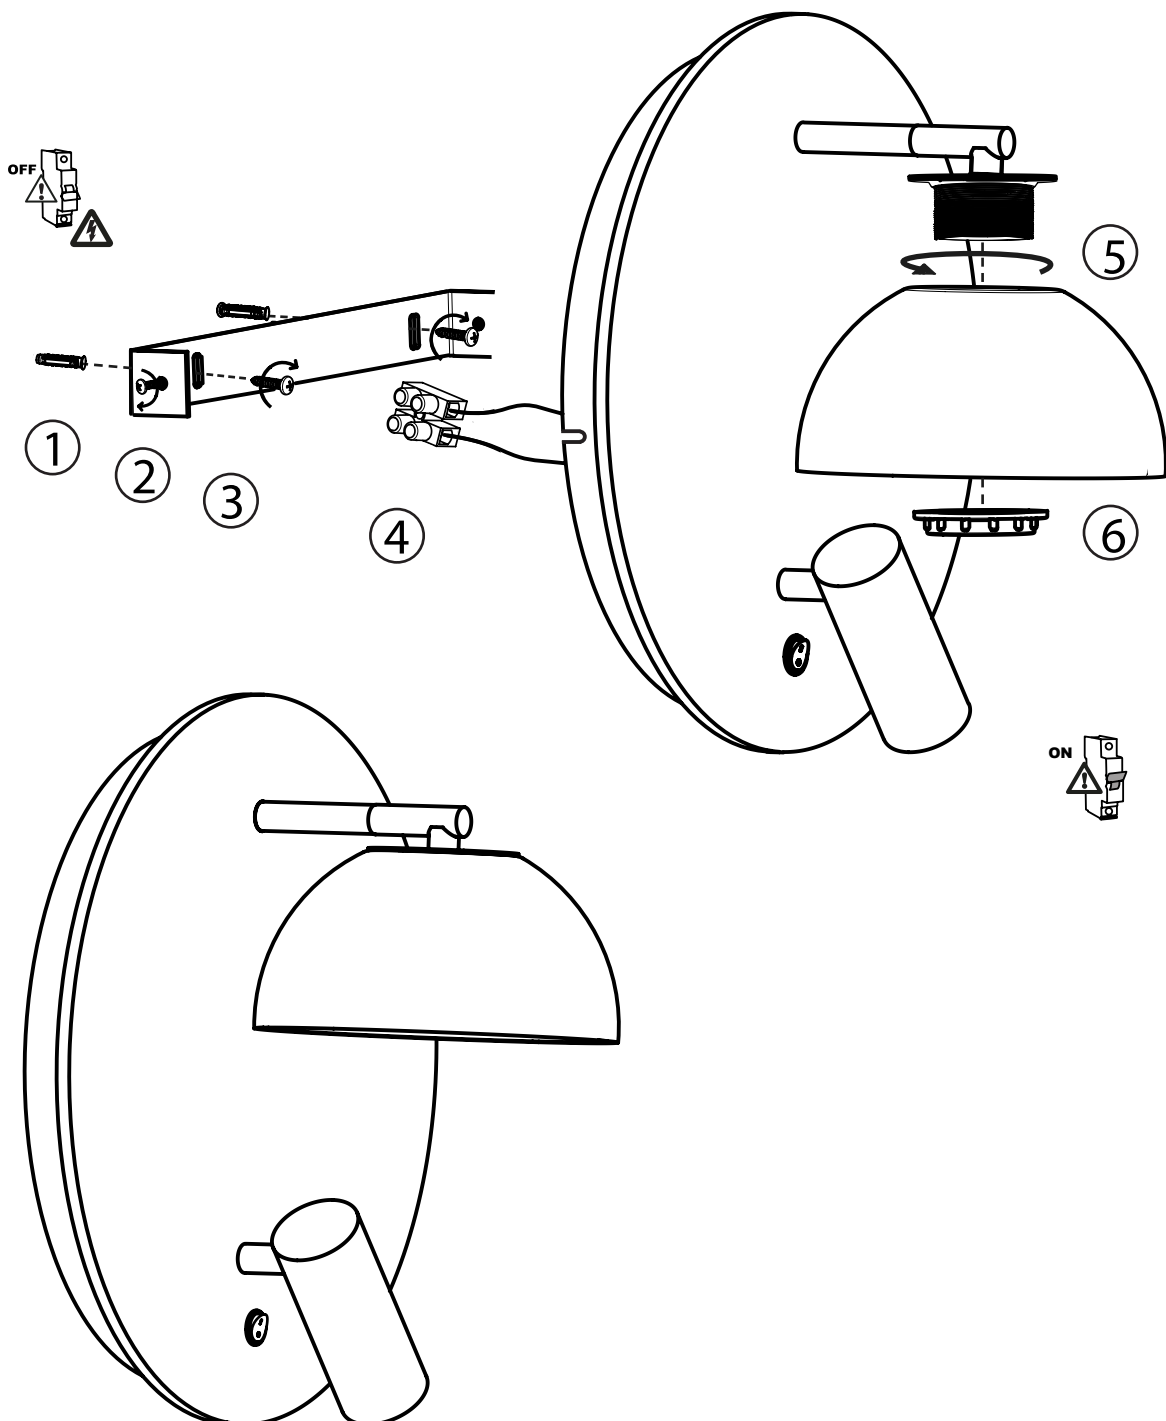

luxcambra

SINCE 1966

Absidiola a movi reader

Aplique Wall lamp Applique

JORDI LLOPIS

PCB LED 4,2W
420 lm / 2.700 k

Incluida
Included
Inclus

Absidiola a
MOVI MINI READER

Absidiola a
MOVI CONICA READER

luxcambra

SINCE 1966

Absidiola a movi reader

Aplique Wall lamp Applique

JORDI LLOPIS

* **Movimiento pantalla** *Lampshade movement* *Mouvement abat-jour*