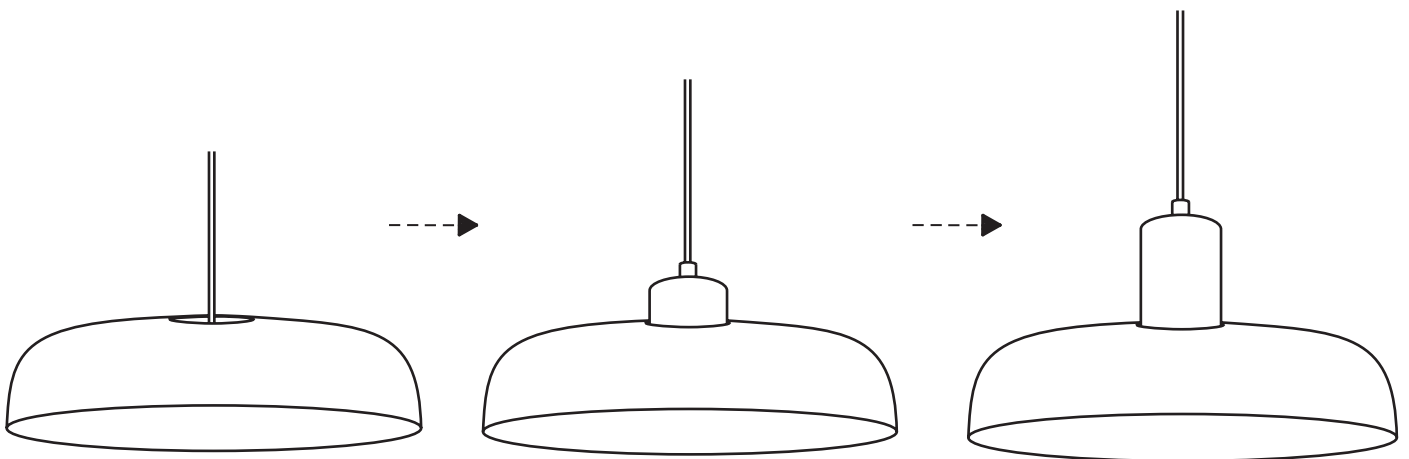

luxcambra

Miramar c

Lámpara de suspensión *Hanging lamp* Suspension

E-27 LED 12W

Miramar c

Lámpara de suspensión *Hanging lamp* Suspension

1

You will find the cylindrical screen inside the main screen as a protective measure. Insert the cylinder through the hole to mount the structure.

2

Miramar c

Lámpara de suspensión *Hanging lamp* Suspension