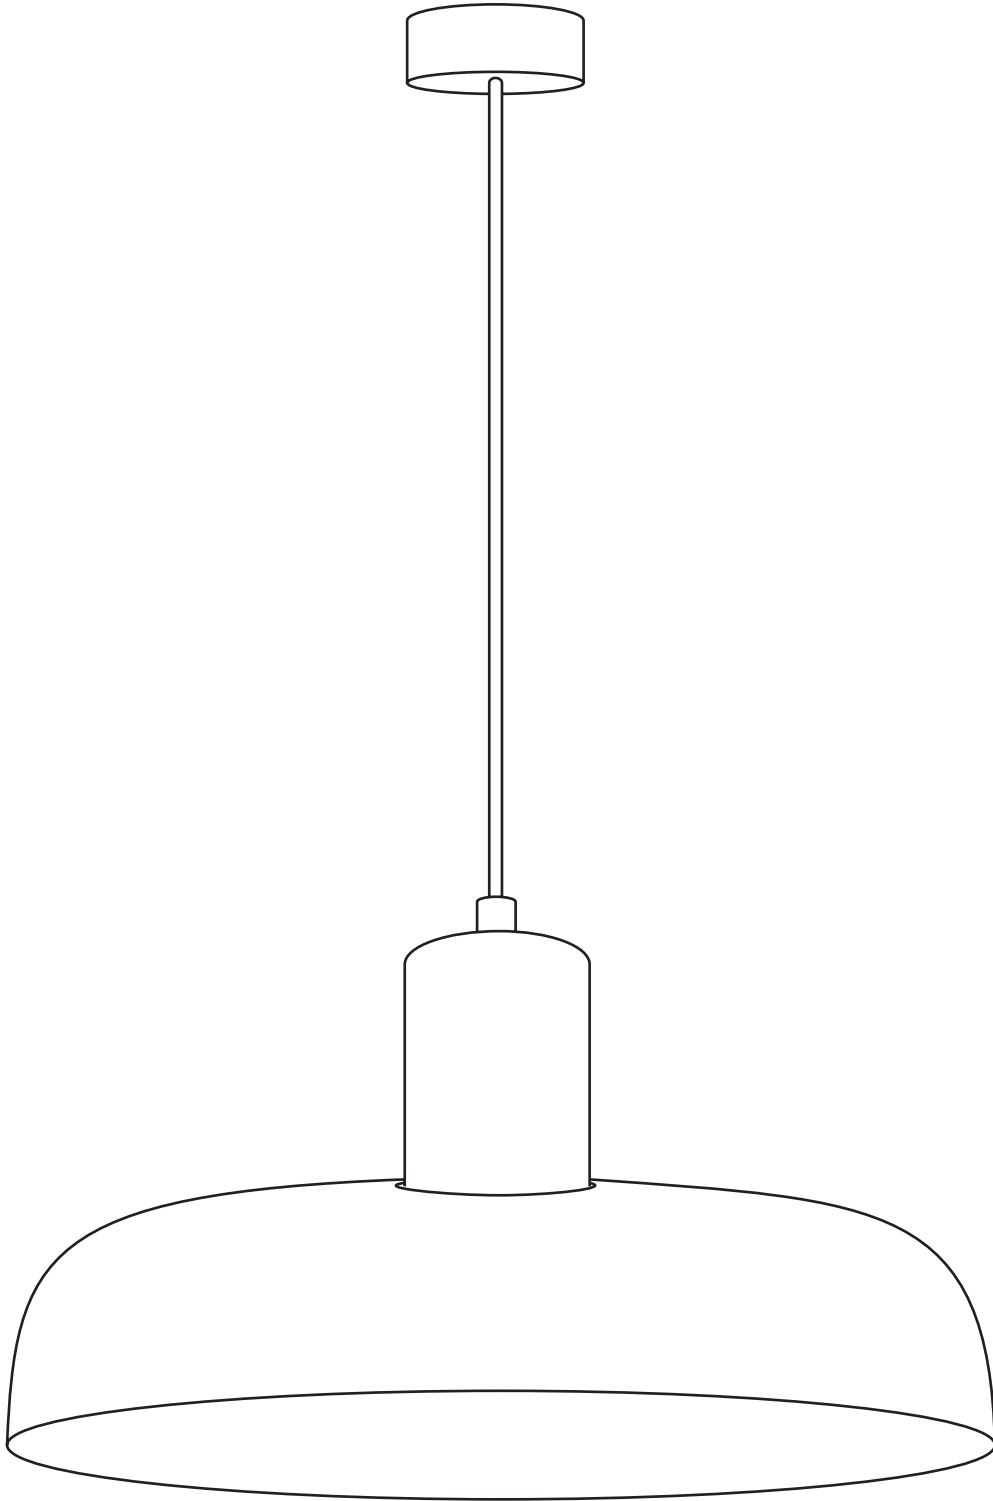

luxcambra

Miramar c

Lámpara de suspensión *Hanging lamp* Suspension

E-27 LED 12W

Miramar c

Lámpara de suspensión *Hanging lamp* Suspension

1

You will find the cylindrical screen inside the main screen as a protective measure. Insert the cylinder through the hole to mount the structure.

2

Miramar c

Lámpara de suspensión *Hanging lamp* Suspension