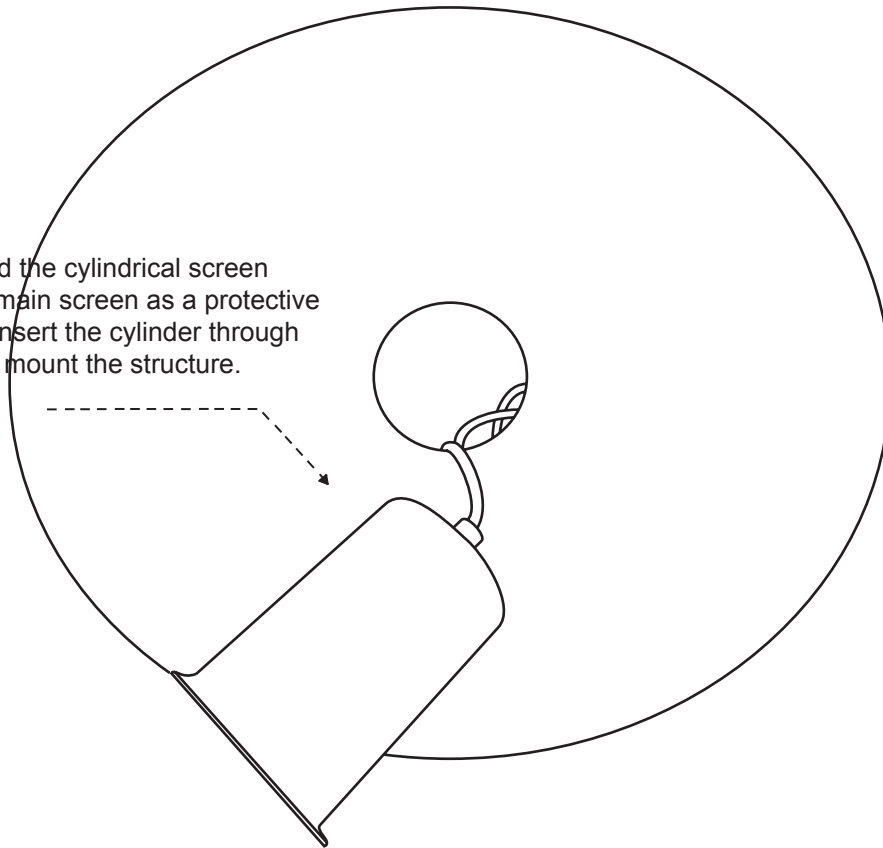

luxcambra

Miramar c

Lámpara de suspensión *Hanging lamp* Suspension

E-27 LED 12W

Miramar c

Lámpara de suspensión *Hanging lamp* Suspension

1

You will find the cylindrical screen inside the main screen as a protective measure. Insert the cylinder through the hole to mount the structure.

2

Miramar c

Lámpara de suspensión *Hanging lamp* Suspension