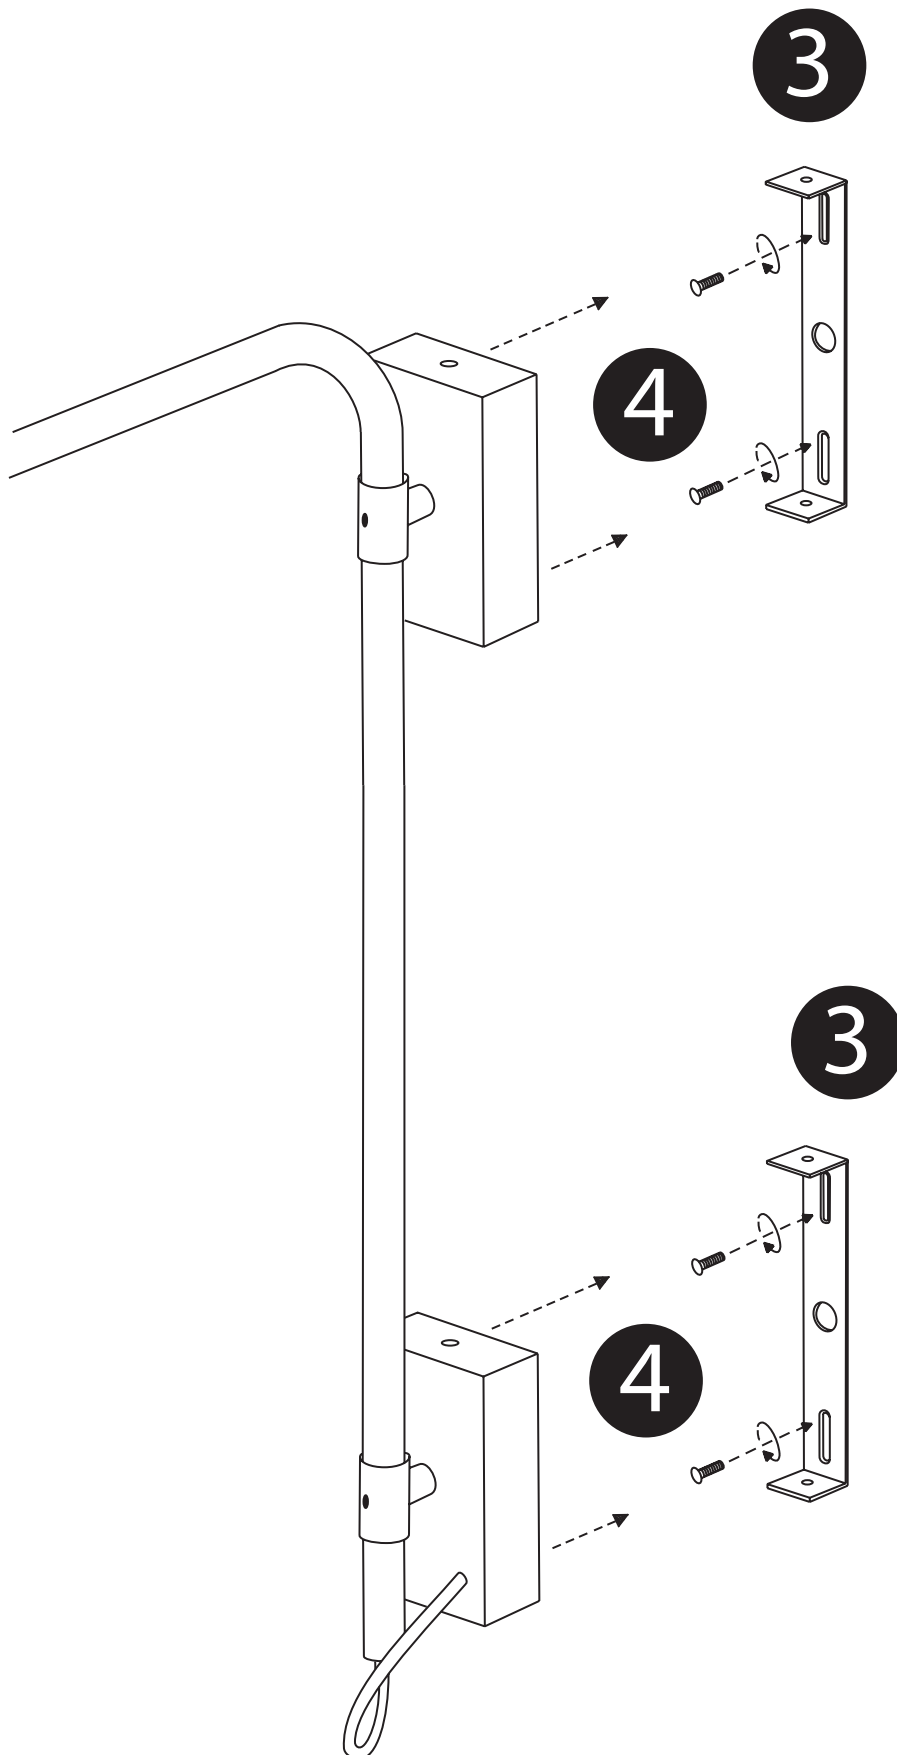

luxcambra

Arco a textil

Aplique Wall Lamp Applique