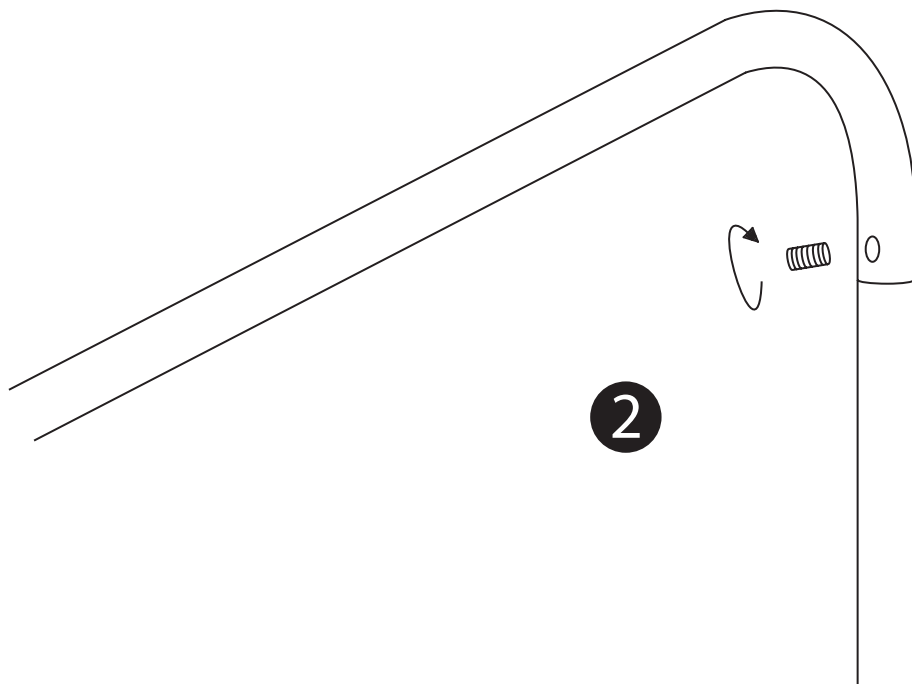

## Arco a Born

Aplique Wall Lamp Applique

E-27 LED 12W