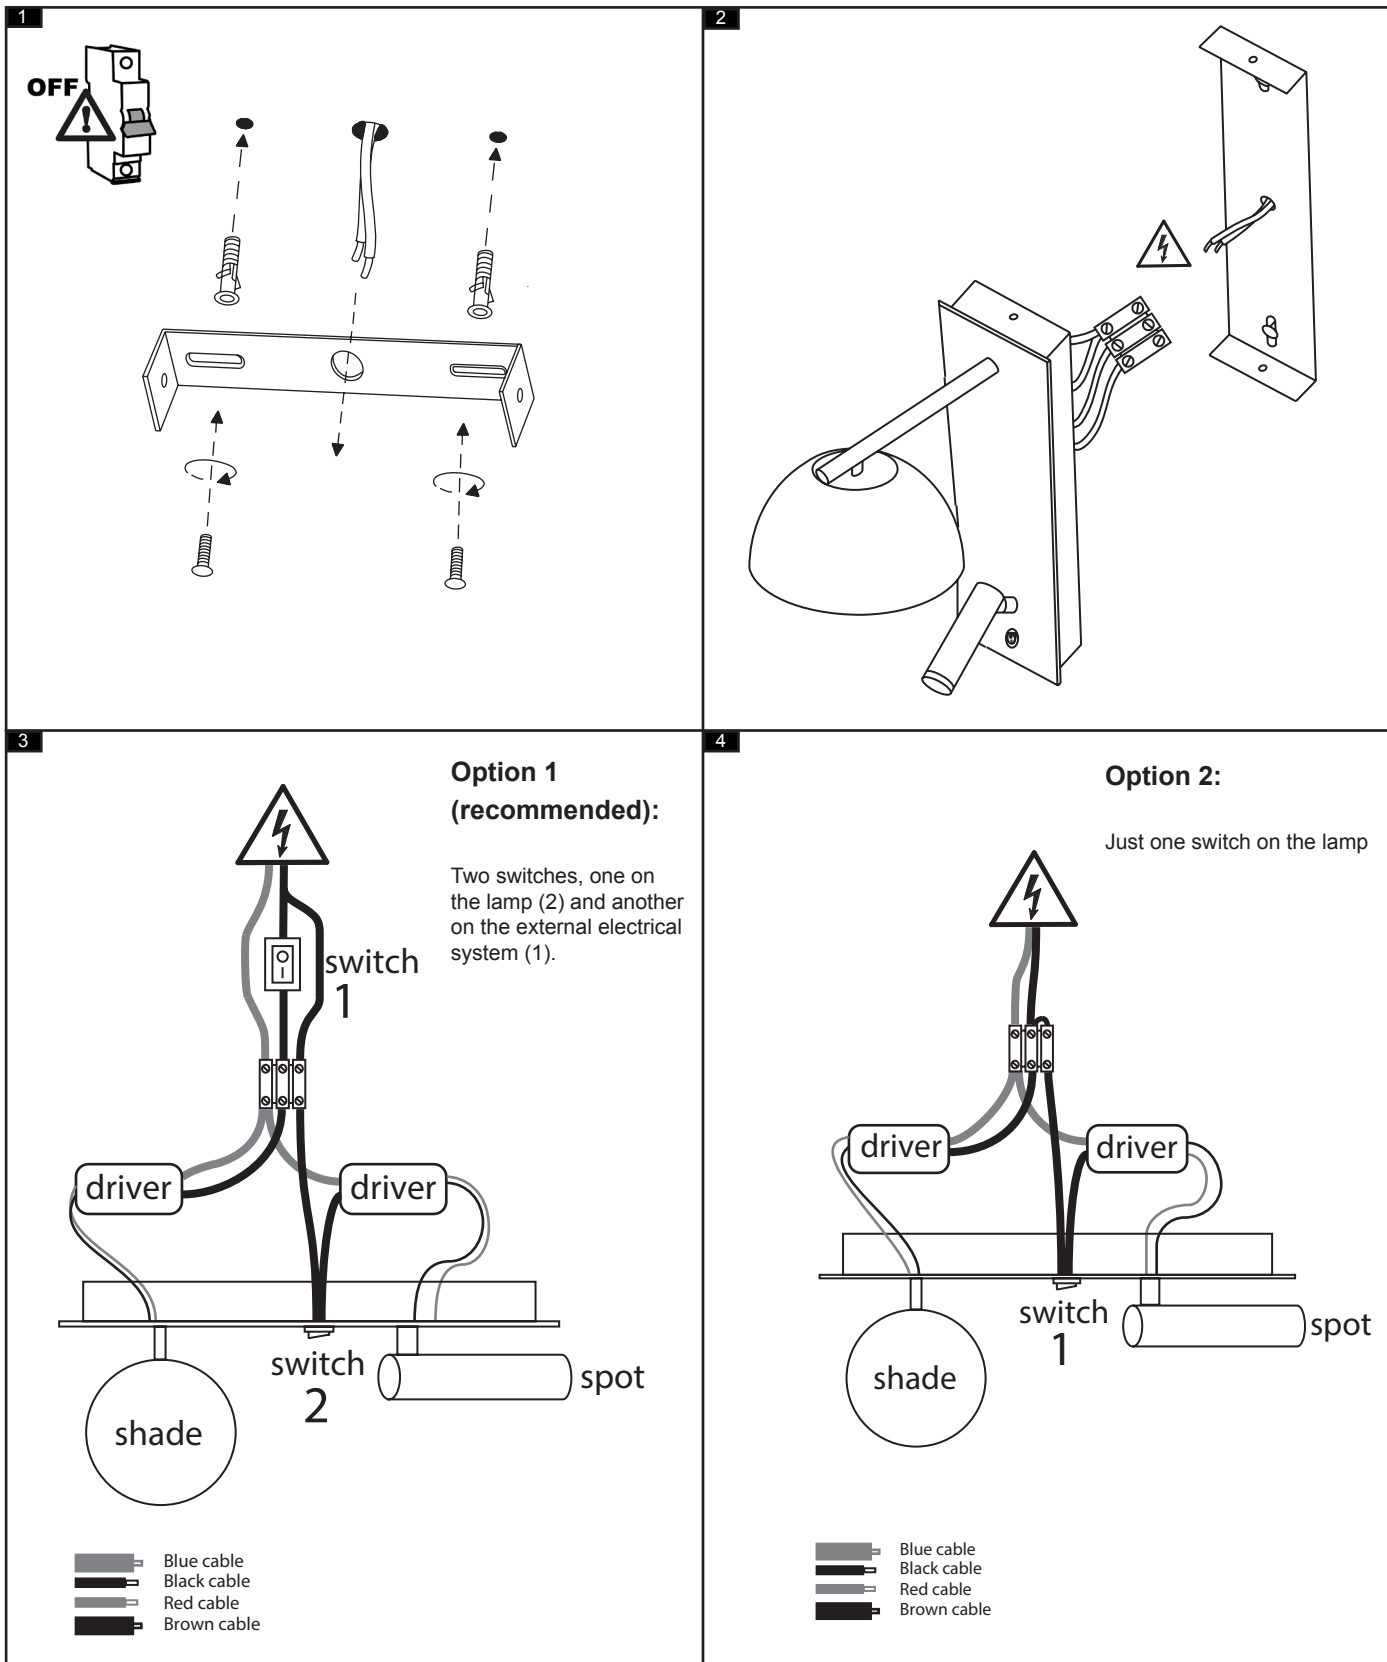

Absis a lector vertical

Aplique Wall lamp Applique