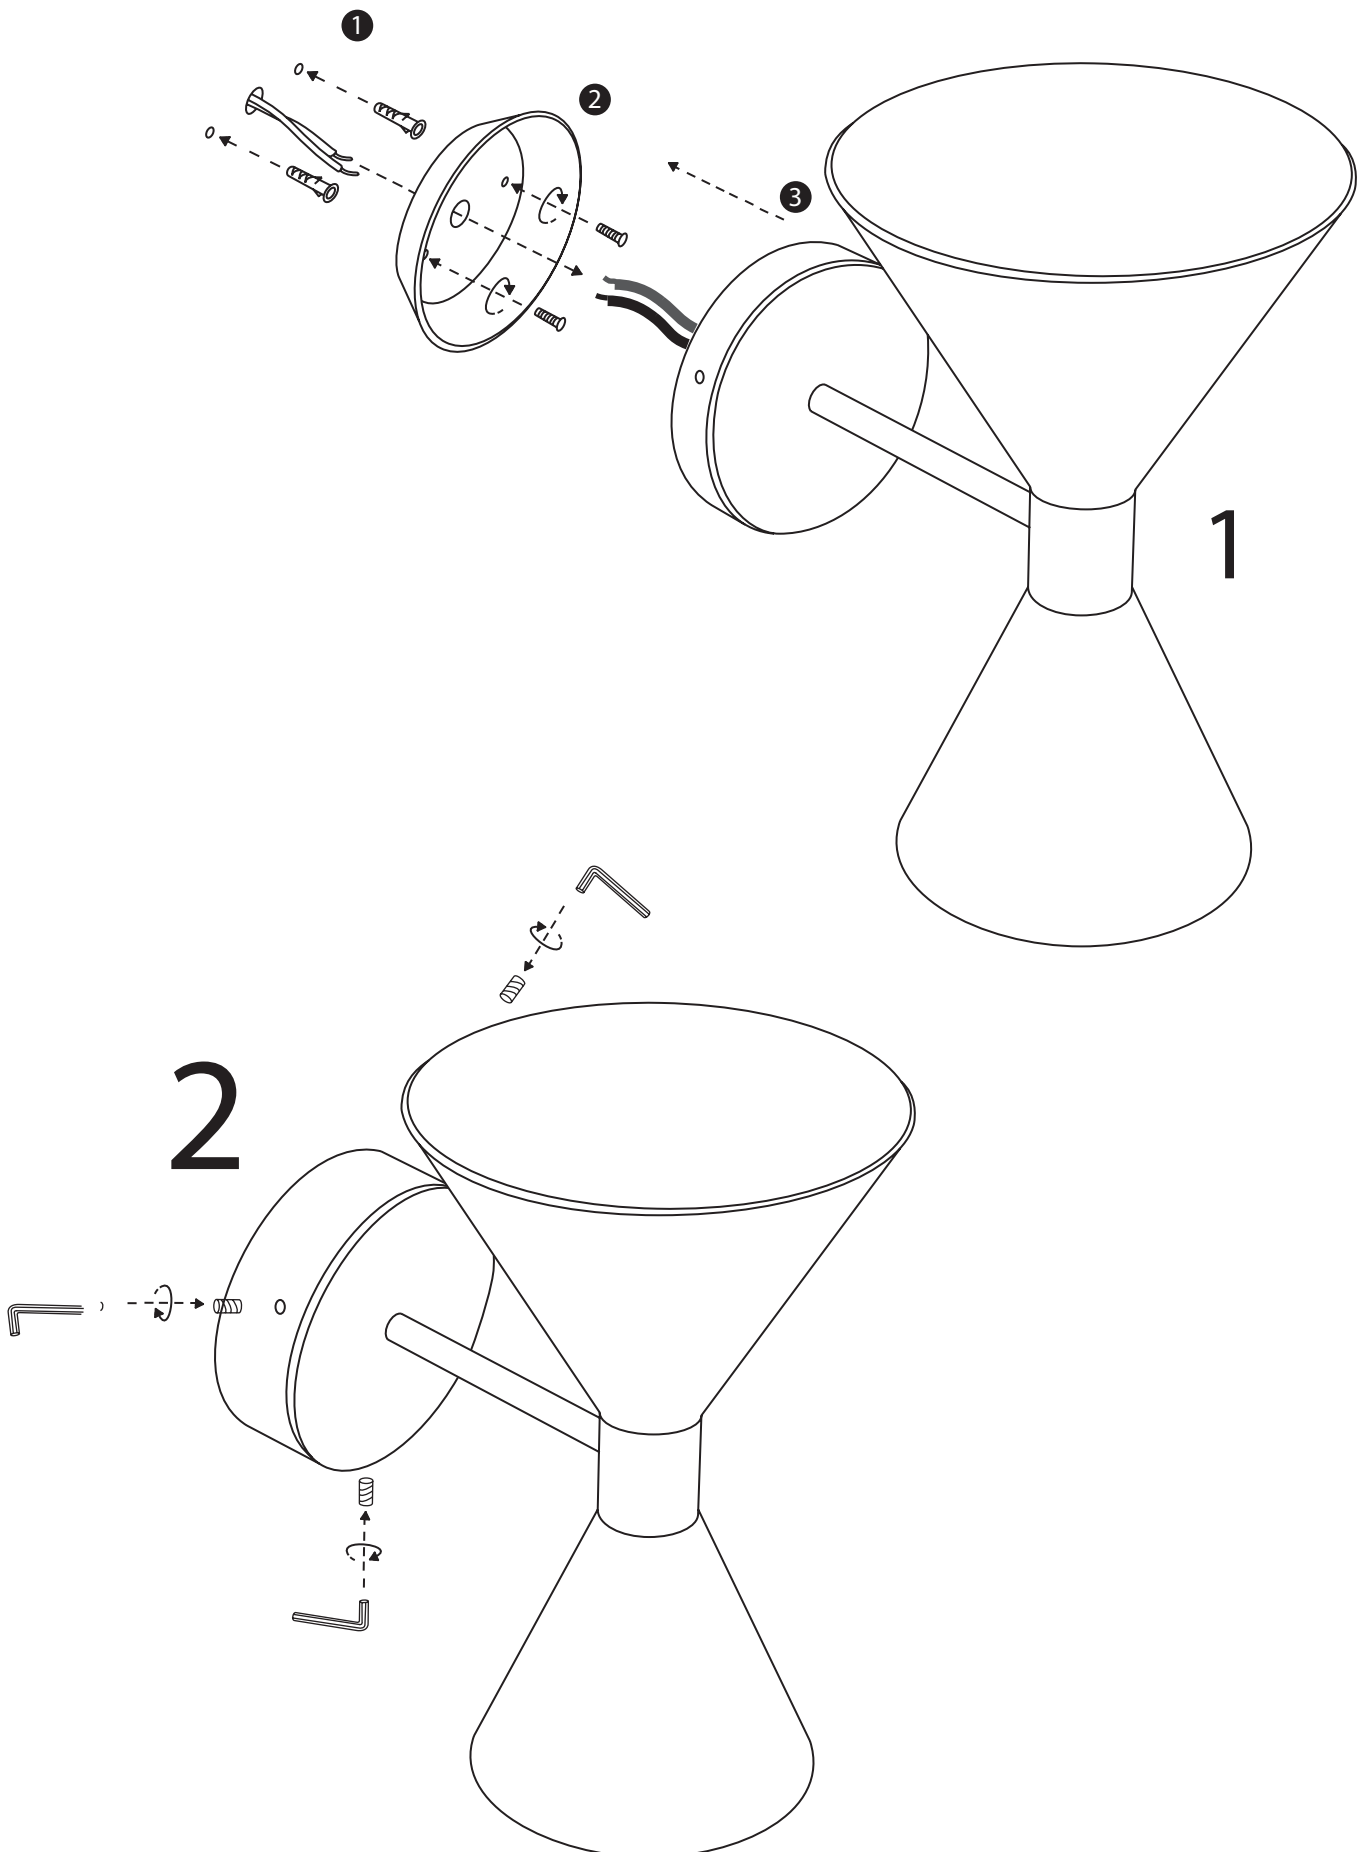

Uec a

Applique Wall Lamps Applique