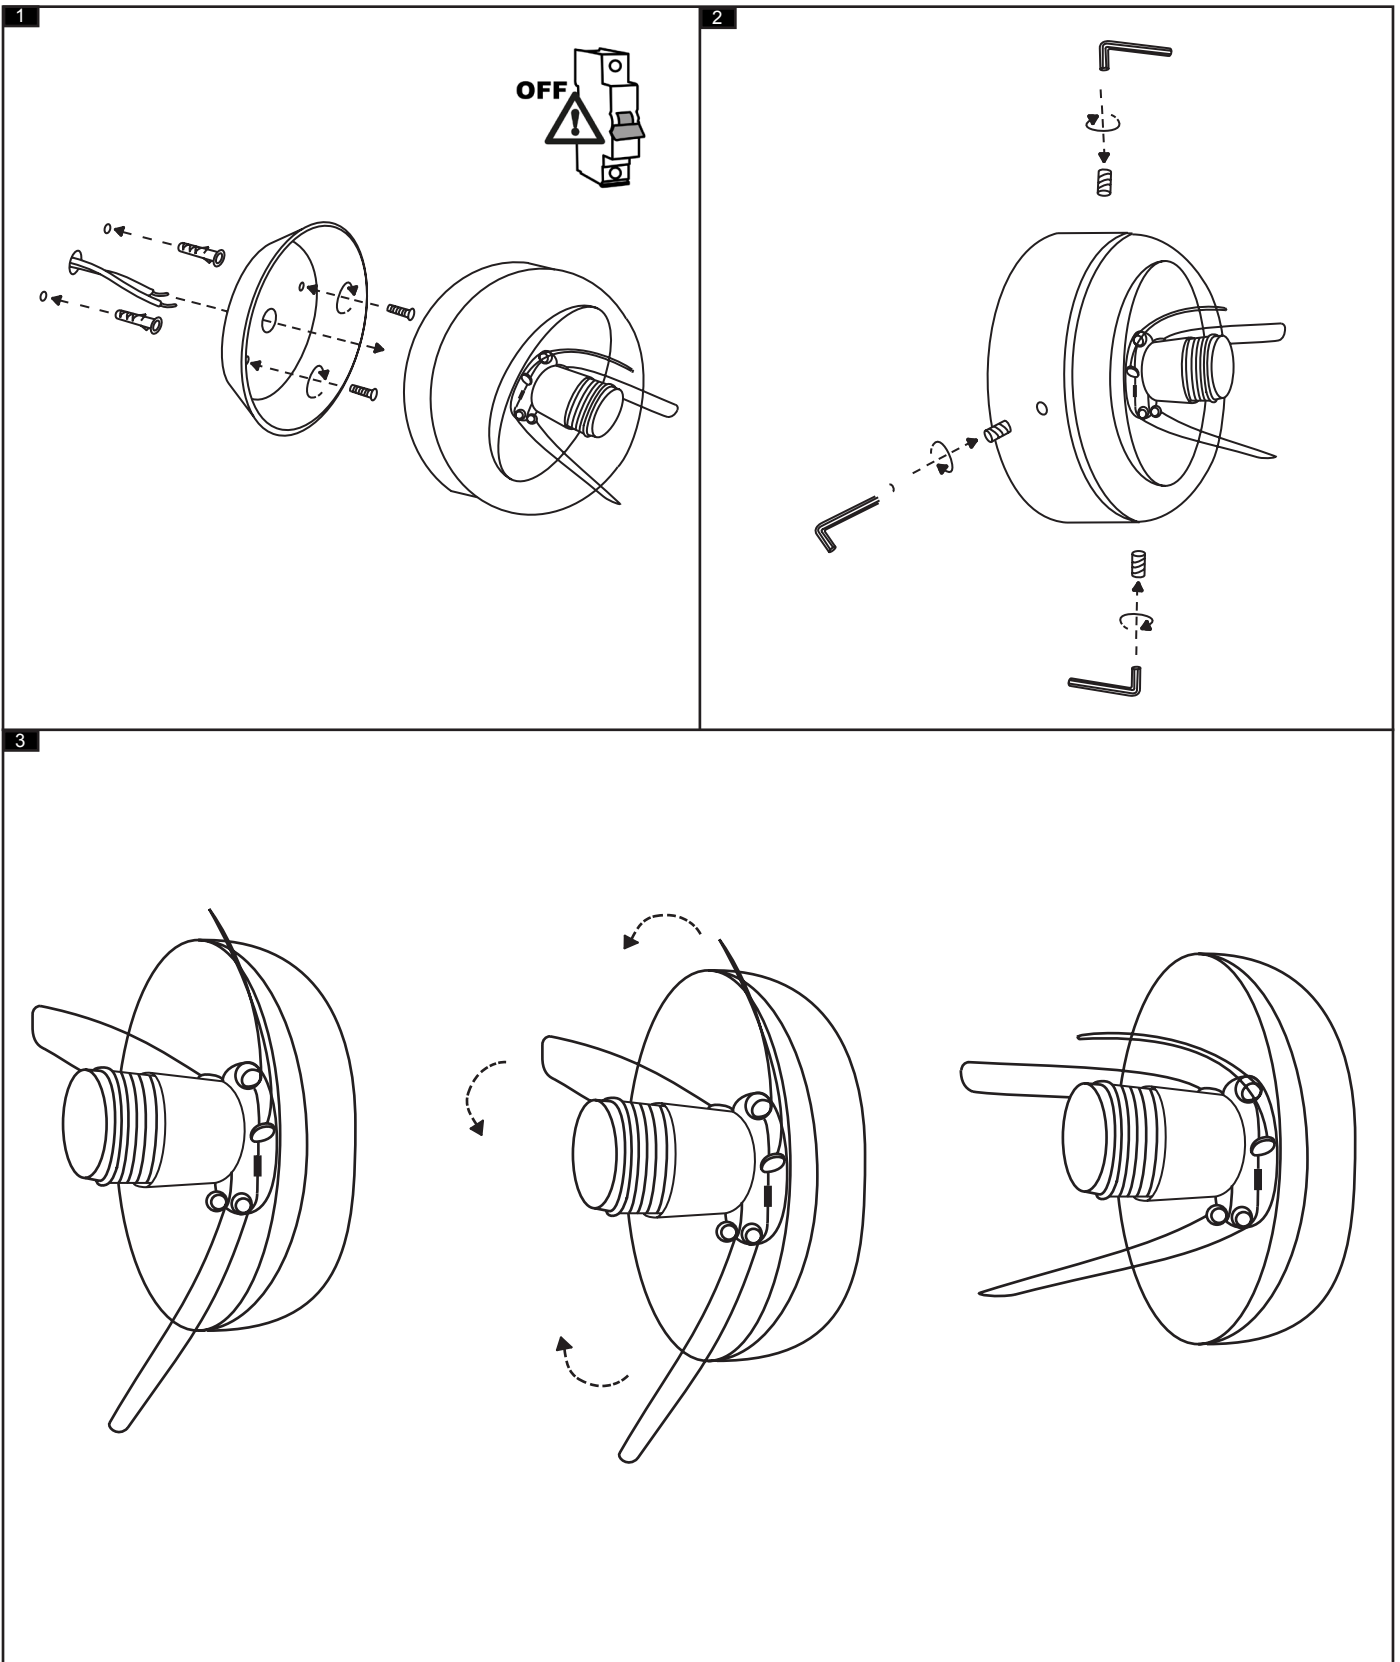

Lymington a

Applique Wall lamp Applique