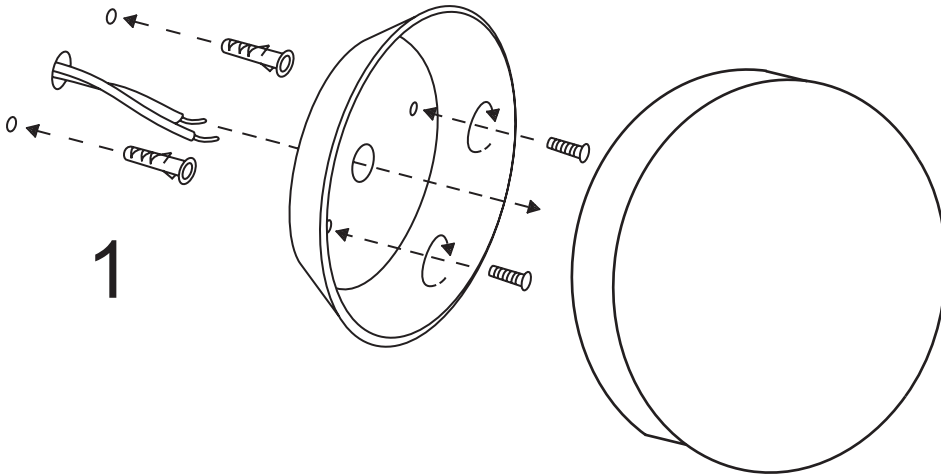

luxcambra

Indiana a

Applique Wall lamp Applique

E-27 LED 12 W
LED 2 W
150 lm / 2.700 K

Indiana a

Aplique Wall lamp Applique

1

2

E-27
Not included

3