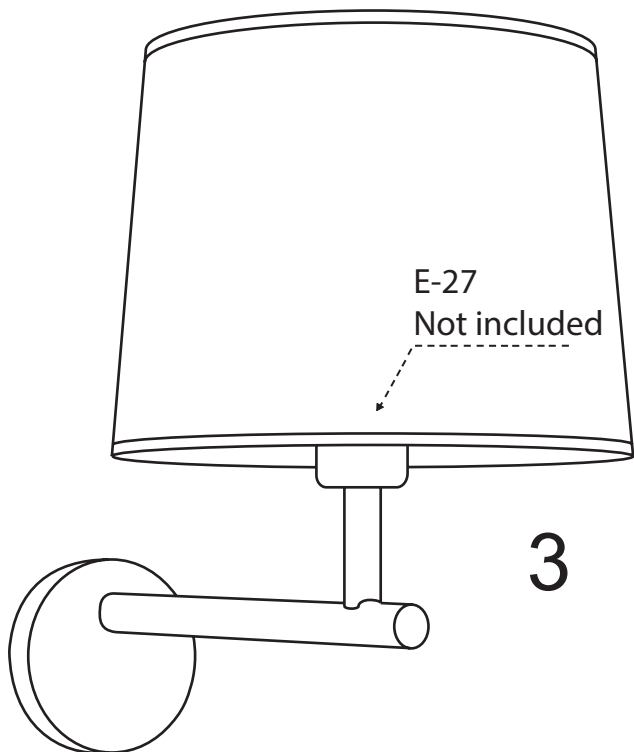

luxcambra

Indiana a

Applique Wall lamp Applique

E-27 LED 12 W
LED 2 W
150 lm / 2.700 K

Indiana a

Aplique Wall lamp Applique

1

2