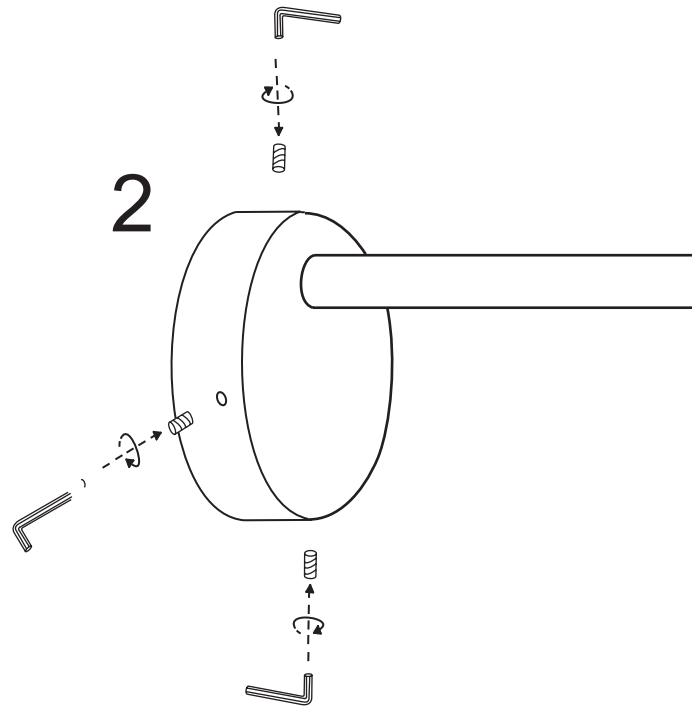

luxcambra

Indiana a

Applique Wall lamp Applique

E-27 LED 12 W
LED 2 W
150 lm / 2.700 K

Indiana a

Aplique Wall lamp Applique

1

2

E-27
Not included

3